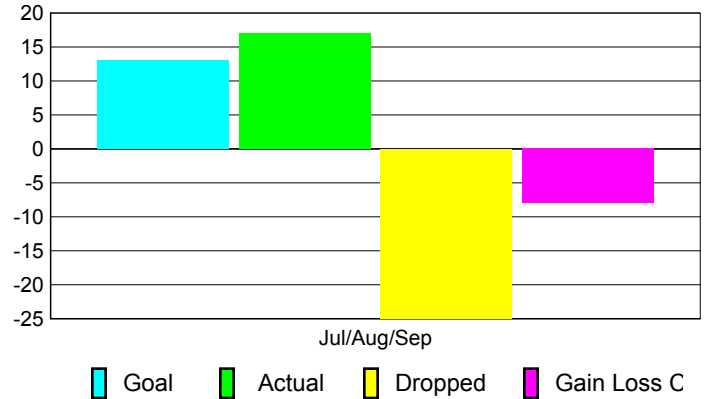

Membership Results 2010-2011

Goal, New, Dropped, Gain/Loss